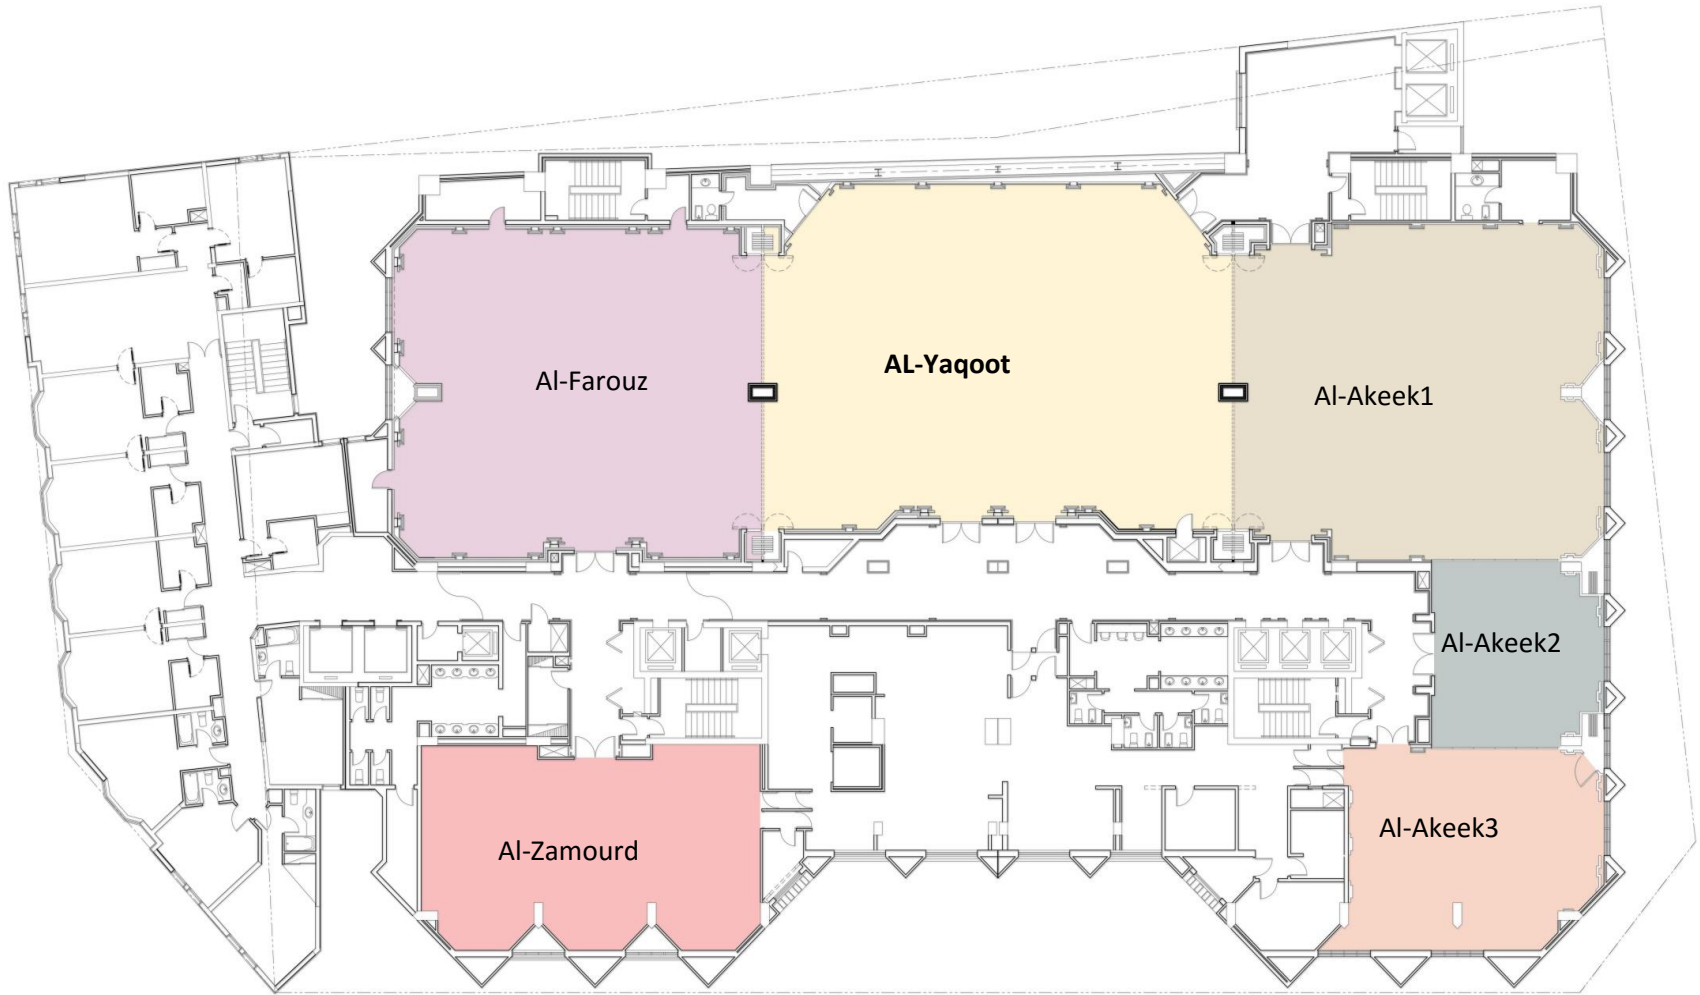

The Banquet Halls Dimensions

08 February 2019

Shamim Kanth
F&B Manager

Hotel Madinah Oberoi

| Tmdo | AL <u>Yaqoot</u> | AL <u>Farouz</u> | <u>Zamourd</u> | AL Akeek1 | AL Akeek2 | AL Akeek3 |
|--|-------------------------|-------------------------|-----------------------|------------------|----------------------|----------------------|
| Dimensions In Feet <u>Lxbxh</u> | 72x50x16 | 57x49x16 | 52x31x9 | 57x50x16 | 27x26x16 | 39x29x16 |
| Theatre | 400 | 200 | 100 | 300 | x | 40 |
| Classroom | 150 | 80 | 40 | 100 | 10 | 15 |
| U-Shape | 80 | 50 | 30 | 60 | x | 20 |
| Sit Down | 250 | 150 | 70 | 200 | 20 | 50 |
| Boardroom | 50 | 30 | 20 | 40 | 10 | 20 |
| Cocktails | 600 | 400 | 120 | 500 | 30 | 50 |

Al-Yaqoot Banquet hall

Dimensions (LxBxH, in feet)

72x50x16

Theatre 400

Classroom 150

U Shape 80

Sit Down 250

Boardroom 50

Cocktails 600

Al-Yaqoot Banquet hall

Dimensions (LxBxH, in feet)

72x50x16

Theatre 400

Classroom 150

U Shape 80

Sit Down 250

Boardroom 50

Cocktails 600

Al-Farouz Banquet hall

Dimensions (LxBxH, in feet)

57x49x16

| | |
|------------------|------------|
| Theatre | 200 |
| Classroom | 80 |
| U Shape | 50 |
| Sit Down | 150 |
| Boardroom | 30 |
| Cocktails | 400 |