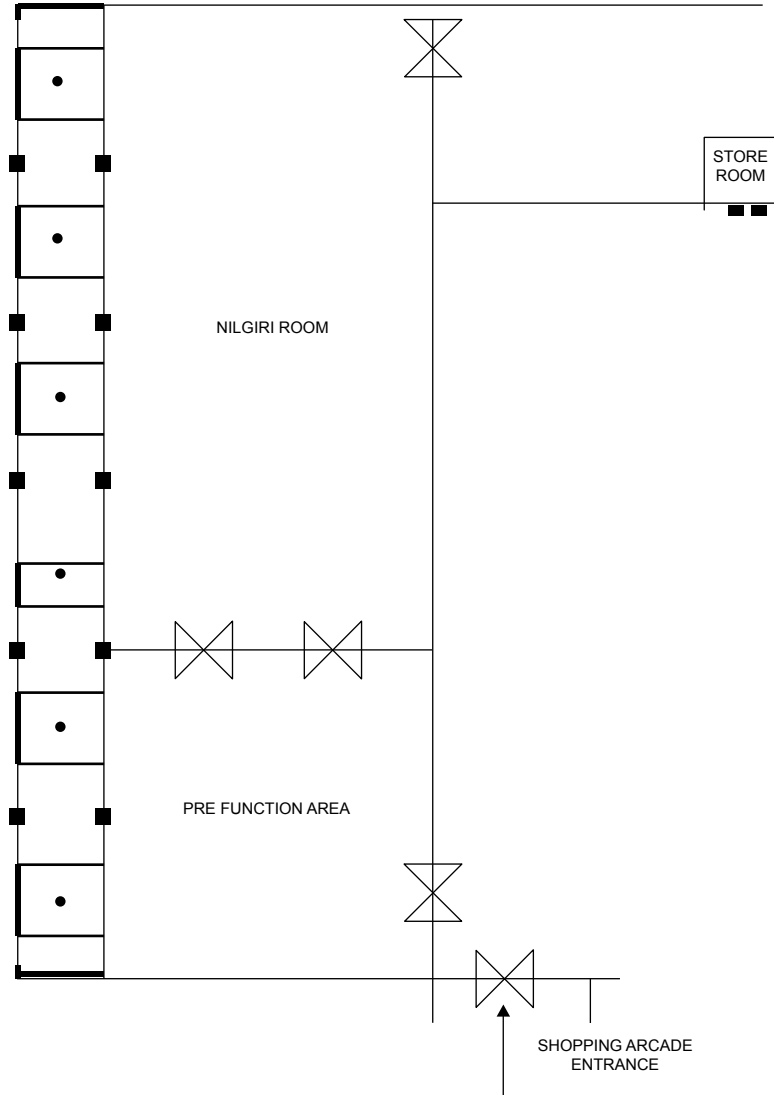

NILGIRI ROOM LAYOUT

VENUE	DIMENSION (IN METRE) L x B	SEATING CAPACITY					
		THEATRE	CLASSROOM	U-SHAPE	BUFFET SIT DOWN	BUFFE LOUNGE	COCKTAILS LOUNGE
Nilgiri Room	18.2 x 9.1	30.4	18.2	13.7	21.9	30.4	30.4